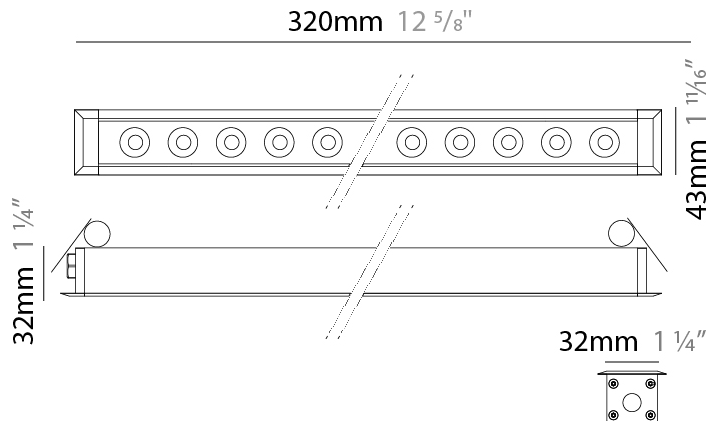

1. To build a product code in our configurator select the specify button on the base model # product page
2. To build a manual product code on this datasheet choose from the options listed below in blue font and add the suffix to the base model #

GENERAL

Series: Mini Corniche

Brand: Platek

Division: Exterior

Mounting Type: Recessed

Mounting Location: Ceiling

Subcategory: Downlight

PHYSICAL

Shape: Rectangle

Length (mm): 320

Length (in): 12 5/8

Width (mm): 43

Width (in): 1 7/8

Height (mm): 32

Height (in): 1 1/4

Ceiling Thickness (mm): 2 - 13

Ceiling Thickness (in): 1/16 - 1/2

Light Distribution: Downlight

Weight (kg): 0.8

Weight (lbs): 1.76

Diffuser: Clear tempered glass

Gasket: Gore-Tex valve to prevent condensation

Fixture Finish: [BLK](#) / [WHI](#) / [GRY](#) / [COR](#) / [ANT](#) / [BRZ](#)

Fixture Material: Extruded Aluminum

Cut-out Measurements: 36mm / 1 7/16" x 310mm / 12 3/16"

ELECTRICAL

Lamp Type: LED

Total Output Wattage (W): 11.5

Dimming: Bluetooth technology or DMX

Control Gear: DMX

Driver Included: No

Driver Location: Remote

Driver Type: Constant Current - Universal

Driver Class: Class 2

Input Voltage (V): 120 - 277

Constant Current (MA): 500

LED

Number of LEDs: 8

Color Temperature (°K): RGBW

CRI: >80 CRI

Lamp Life (hrs): 60000

Special LEDs offerings: RGBW

OPTICAL

Optic°: [26](#) / [40](#) / [ELL](#)

RATINGS AND CERTIFICATIONS

Certified By: Certified for North American Standards

IP rating: IP65

IK Rating: IK07

Bug Rating: B1 U0 G0